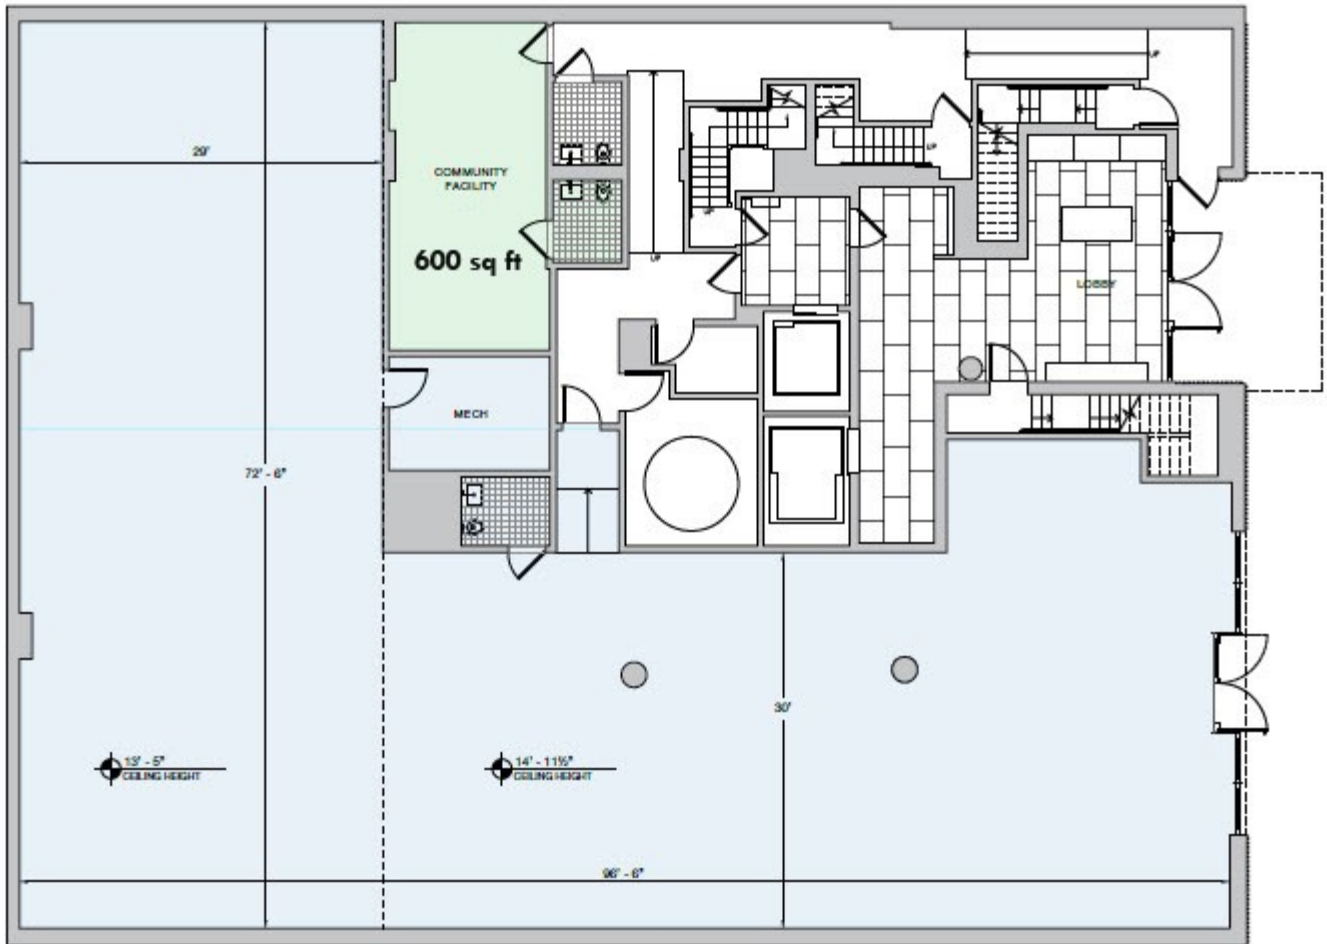

Floor Plan

Jamison Weiner x12
The Manhattes Group LLC 54 Thompson Street New York, NY 10012
212-334-4666
jweiner@manhattes.com
www.Manhattes.com