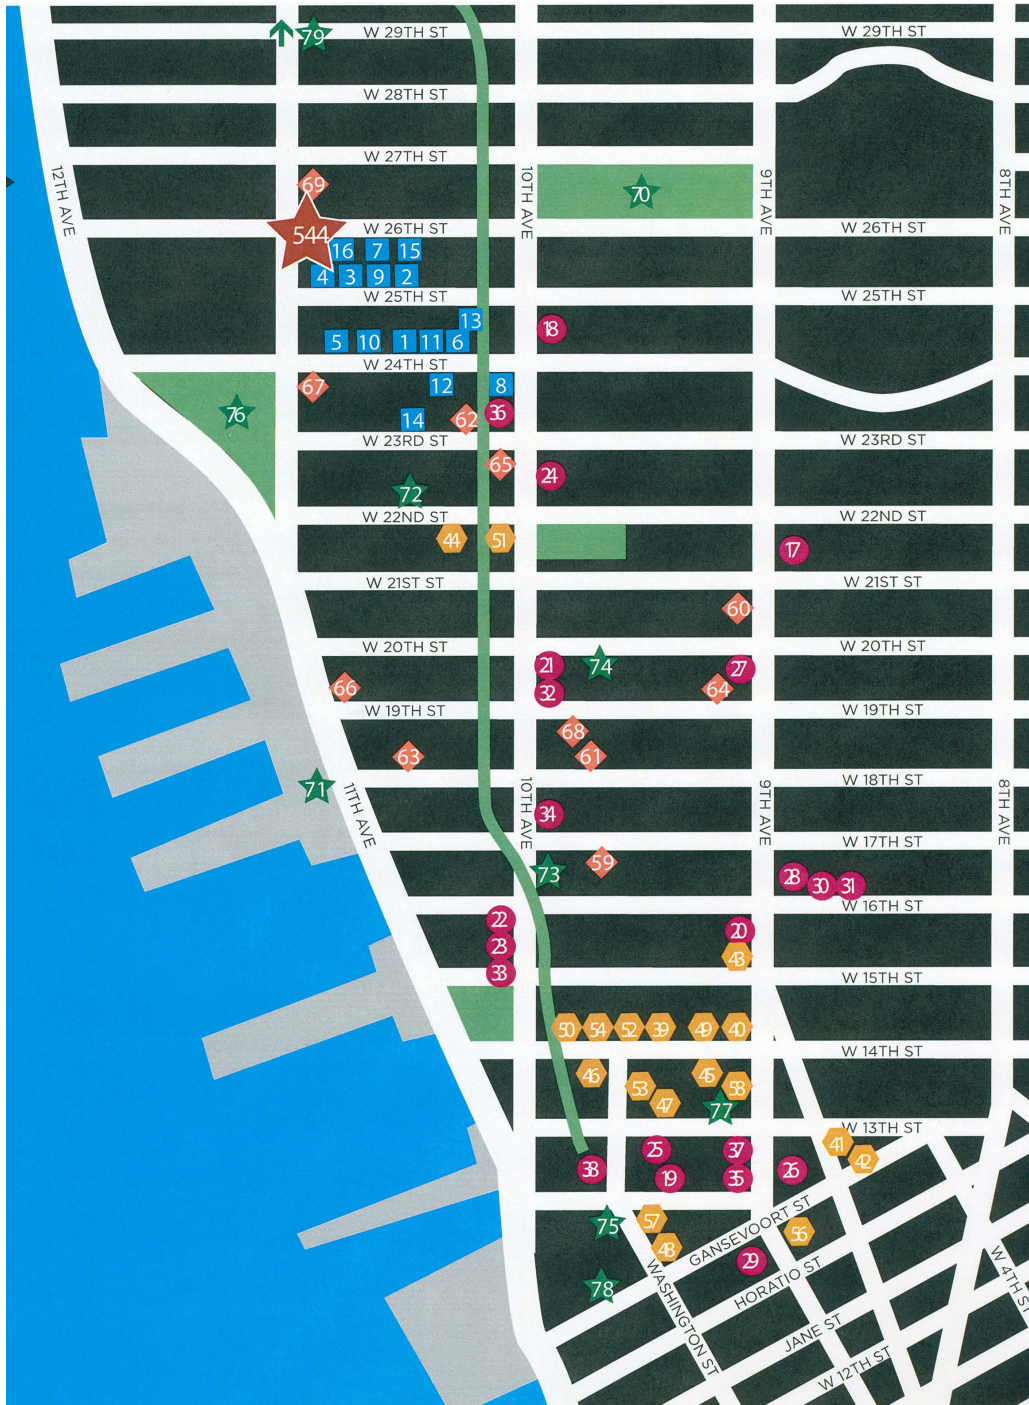

Map of West Chelsea Amenities & Neighborhood

Jamison Weiner x12
The Manhattes Group LLC 54 Thompson Street New York, NY 10012
212-334-4666
jweiner@manhattes.com
www.Manhattes.com